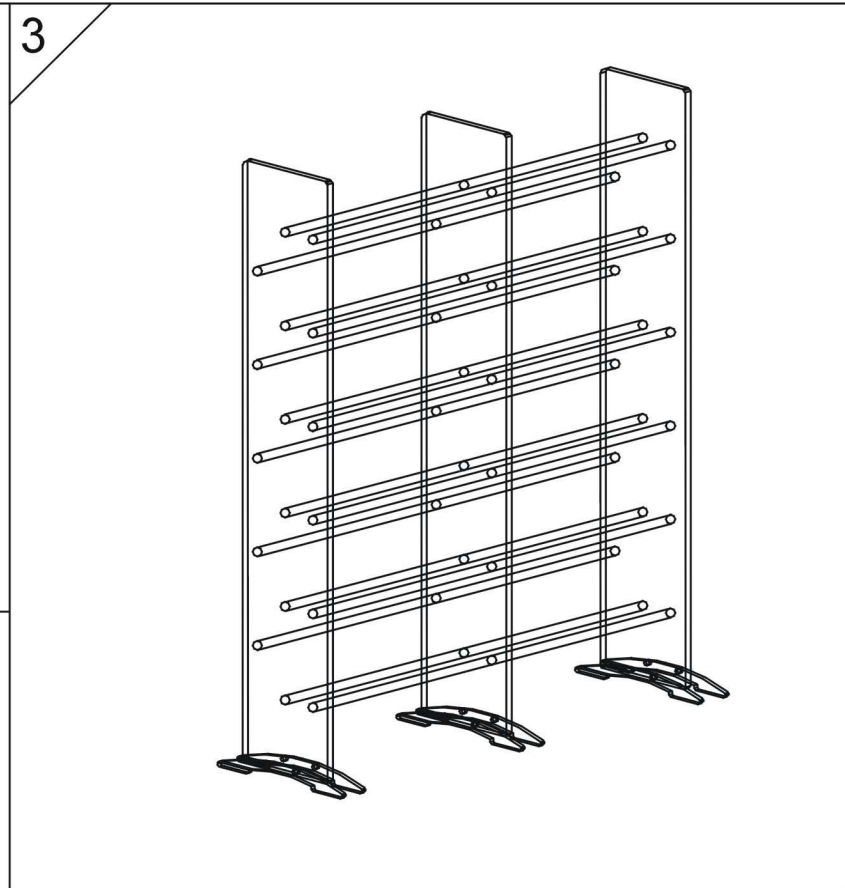

# Assembly Instructions

Model: TD020S

1	2	3	5	6	7	A
36*	40*	40*	4*	8*	8*	3*1400 X190x8

	4	8	B	C
	18*M6X30	2*M6X40		
			36*φ18X700	6*

If you have any missing parts, please send an email to [info@transdecointl.com](mailto:info@transdecointl.com) or call 909-606-3833 Mon-fri 9:00AM to 5:00PM Pacific Time. Please have your product model number available.