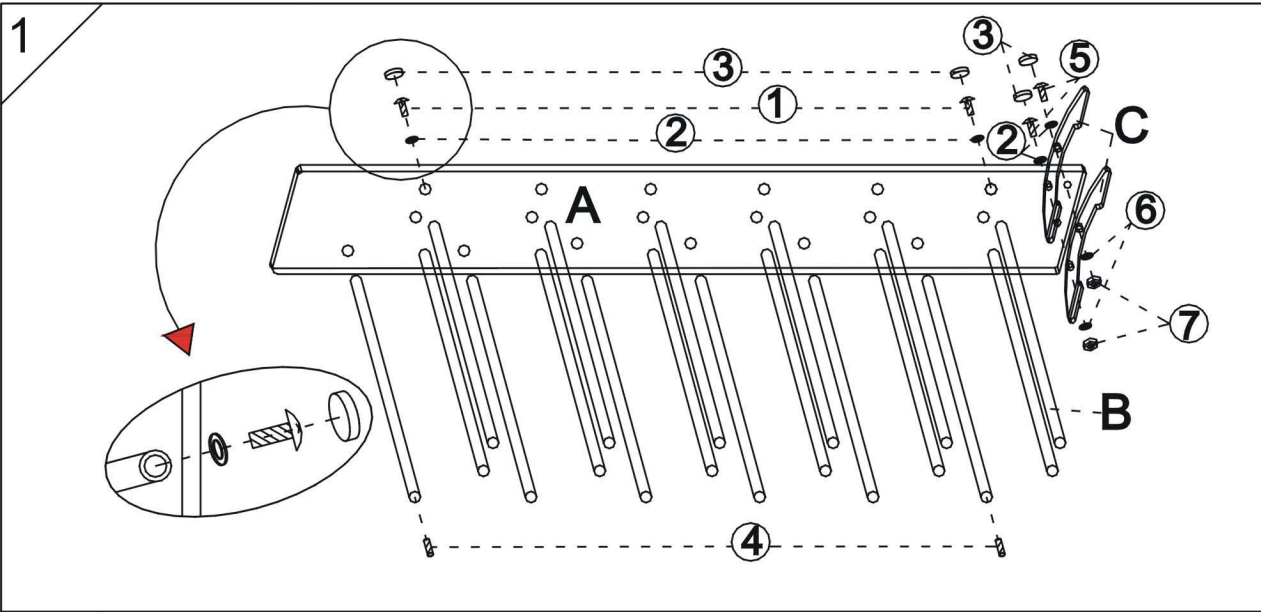

# Assembly Instructions

Model: TD020S

1	2	3	5	6	7	A
36*	40*	40*	4*	8*	8*	3*1400 X190x8

	4	8	B	C
	18*M6X30	2*M6X40		
			36*φ18X700	6*

If you have any missing parts, please send an email to [info@transdecointl.com](mailto:info@transdecointl.com) or call 909-606-3833 Mon-fri 9:00AM to 5:00PM Pacific Time. Please have your product model number available.