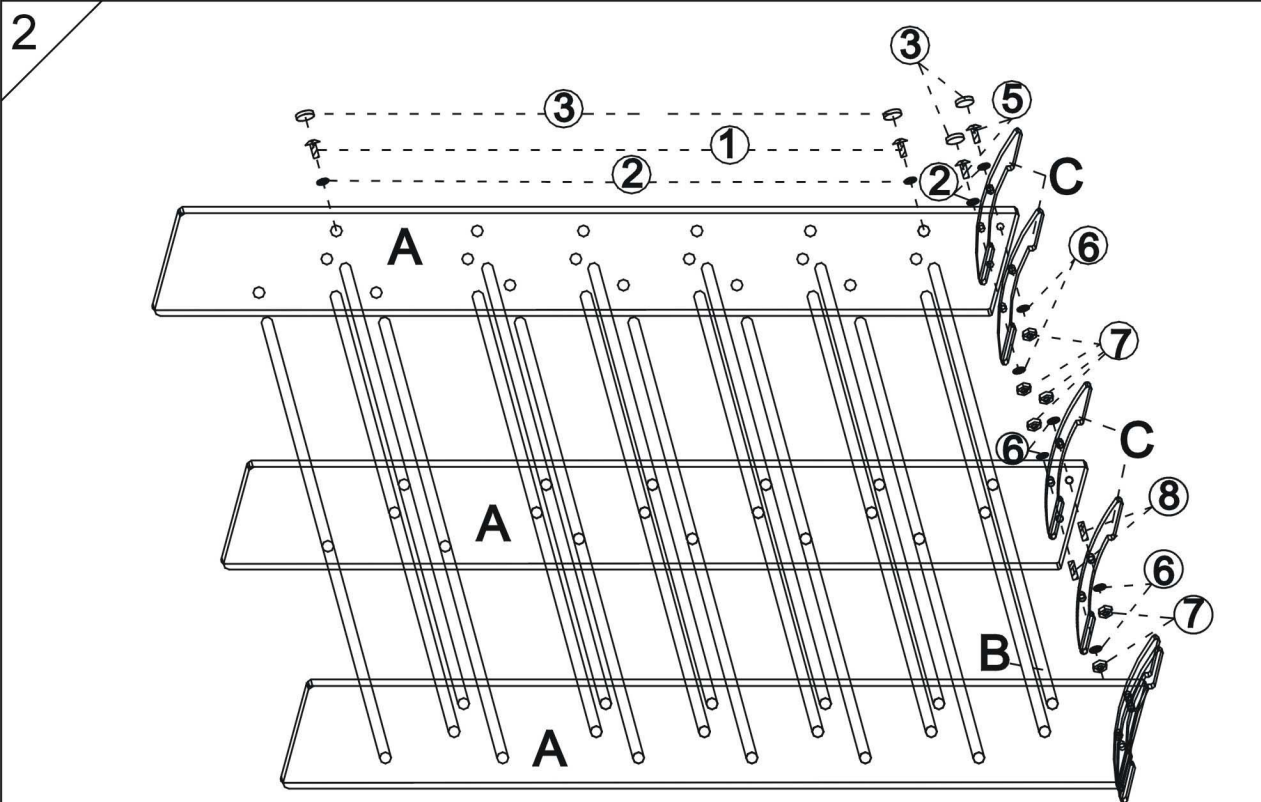

# Assembly Instructions

Model: TD020S

1	2	3	5	6	7	A
36*	40*	40*	4*	8*	8*	3*1400 X190x8

	4	8	B	C
	18*M6X30	2*M6X40		
			36*φ18X700	6*

If you have any missing parts, please send an email to [info@transdecointl.com](mailto:info@transdecointl.com) or call 909-606-3833 Mon-fri 9:00AM to 5:00PM Pacific Time. Please have your product model number available.