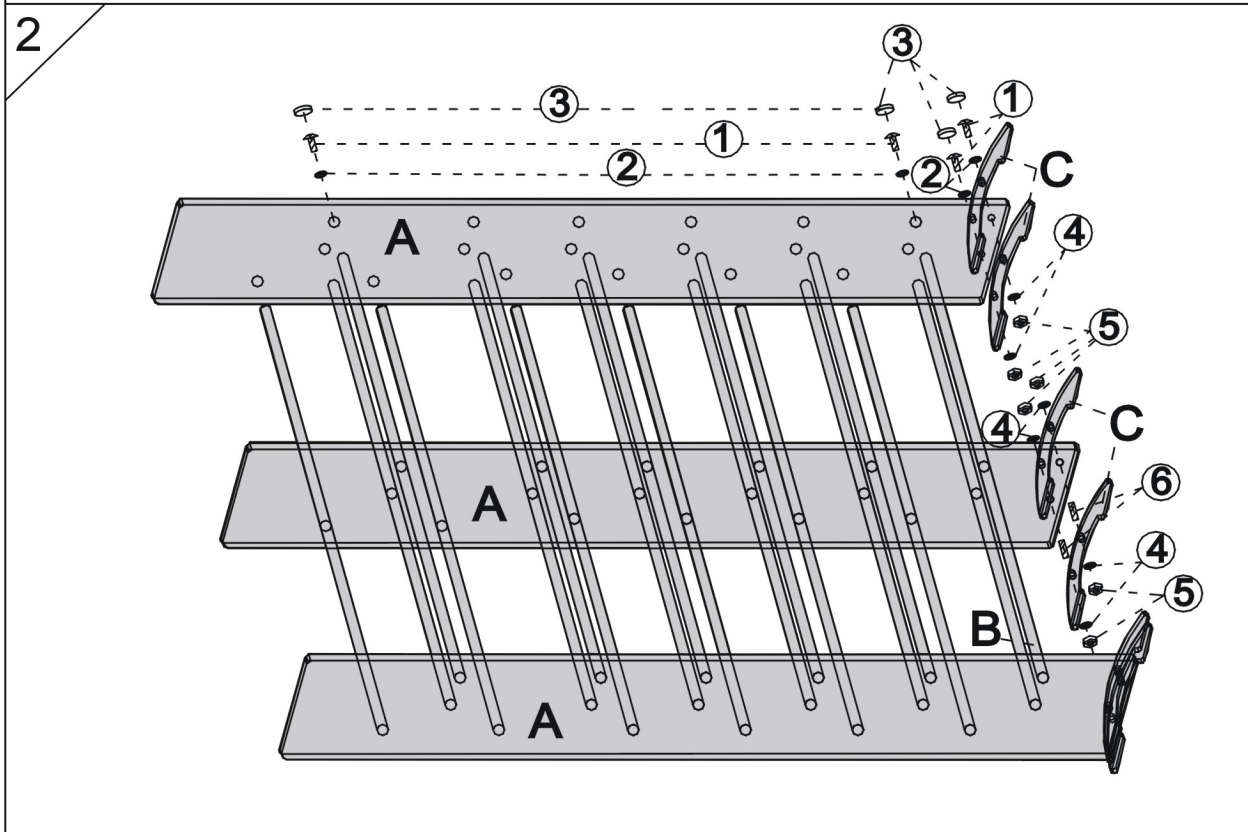

Assembly Instructions

Model: TD320B

1	2	3	4	5	6 20*M6X35
40*	40*	40*	8*	8*	

A	B	C
3*1400 X190x8	36*φ18X700	6*

If you have any missing parts, please send an email to info@transdecointl.com or call 909-606-3833 Mon-fri 9:00AM to 5:00PM Pacific Time. Please have your product model number available.