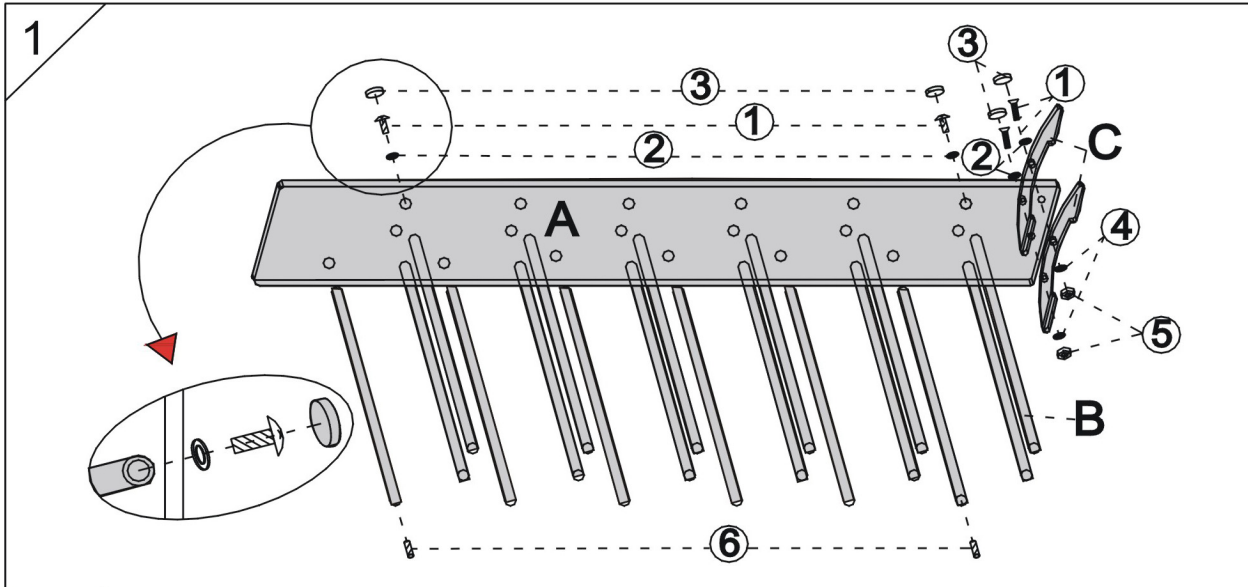

Assembly Instructions

Model: TD320B

1	2	3	4	5	6 20*M6X35
40*	40*	40*	8*	8*	

A	B	C
3*1400 X190x8	36*φ18X700	6*

If you have any missing parts, please send an email to info@transdecointl.com or call 909-606-3833 Mon-fri 9:00AM to 5:00PM Pacific Time. Please have your product model number available.