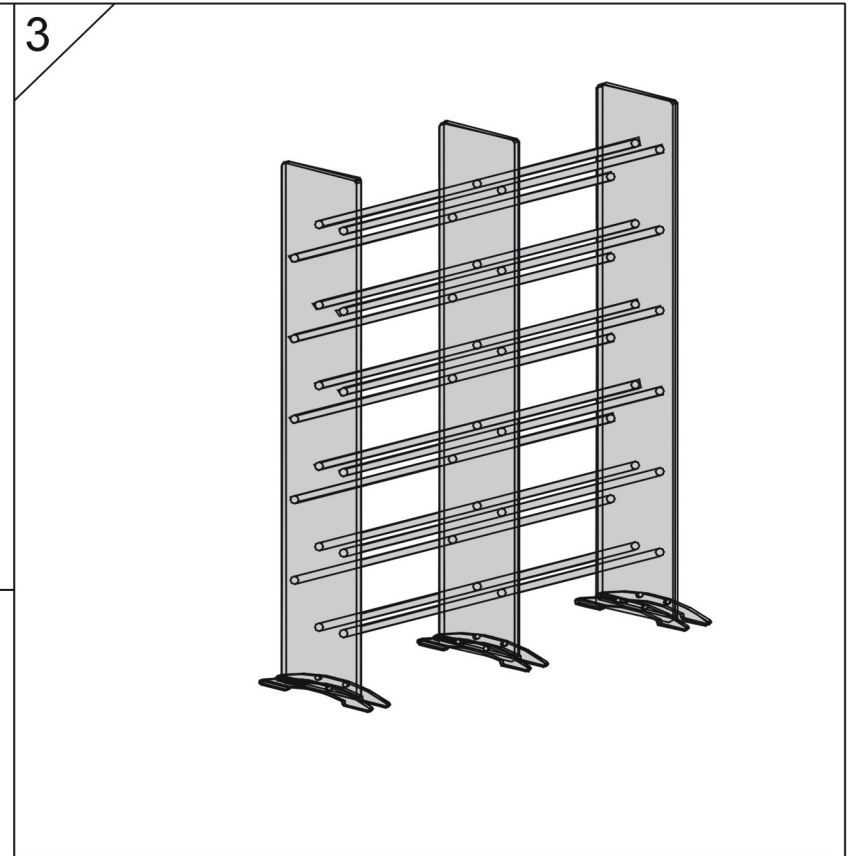

Assembly Instructions

Model: TD320B

1	2	3	4	5	6 20*M6X35
40*	40*	40*	8*	8*	

A	B	C
3*1400 X190x8	36*φ18X700	6*

If you have any missing parts, please send an email to info@transdecointl.com or call 909-606-3833 Mon-fri 9:00AM to 5:00PM Pacific Time. Please have your product model number available.