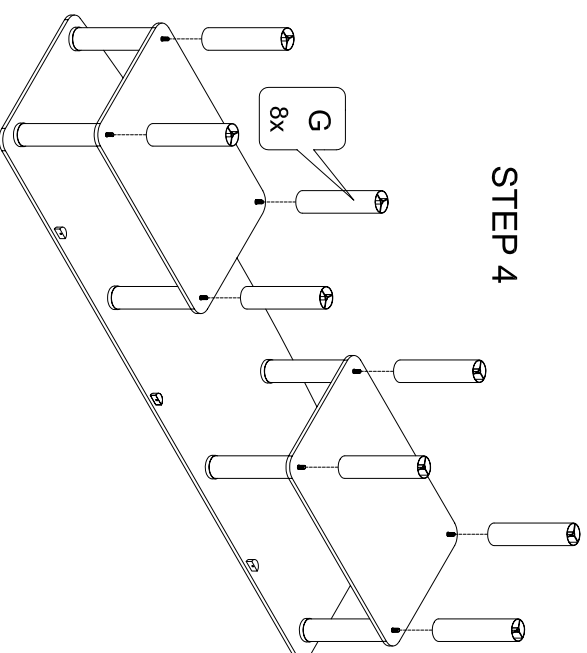

If you have any missing part or question please email to [info@transdecointl.com](mailto:info@transdecointl.com) or call 909-606-3833  
 Mon - Fri 9 AM to 5 PM PST. Please have your product model number available.

NO.	DESCRIPTION	QTY
A	M8x20mm 	8
B	M8x40mm 	8
C	M4x6mm  	6
D	  	8 set
E	 	8
F		1
G		16
H		2
I		1
J		2
K		1
L		1

If you have any missing part or question please email to [info@transdecointl.com](mailto:info@transdecointl.com) or call 909-606-3833  
 Mon - Fri 9 AM to 5 PM PST. Please have your product model number available.