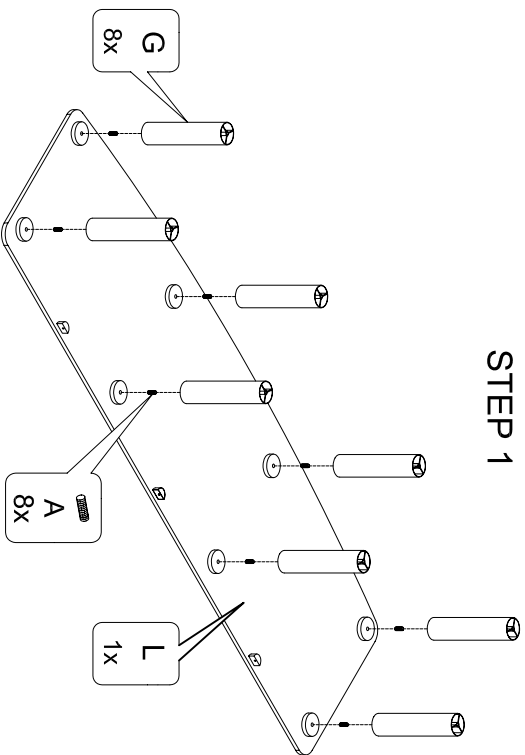

If you have any missing part or question please email to [info@transdecointl.com](mailto:info@transdecointl.com) or call 909-606-3833  
 Mon - Fri 9 AM to 5 PM PST. Please have your product model number available.

NO.	DESCRIPTION	QTY
A	M8x20mm 	8
B	M8x40mm 	8
C	M4x6mm  	6
D	  	8 set
E	 	8
F		1
G		16
H		2
I		1
J		2
K		1
L		1

If you have any missing part or question please email to [info@transdecointl.com](mailto:info@transdecointl.com) or call 909-606-3833  
 Mon - Fri 9 AM to 5 PM PST. Please have your product model number available.