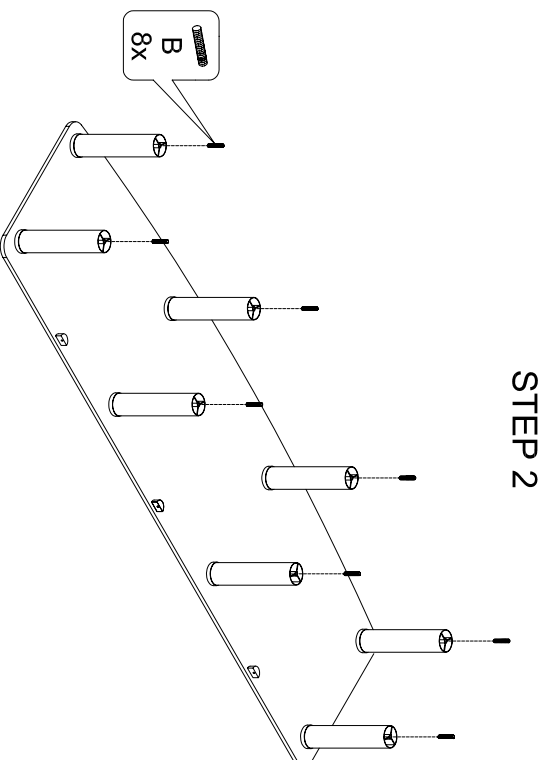

NO.	DESCRIPTION	QTY
A	M8x20mm 	8
B	M8x40mm 	8
C	M4x6mm  	6
D	  	8 set
E	 	8
F		1
G		16
H		2
I		1
J		2
K		1
L		1

If you have any missing part or question please email to [info@transdecointl.com](mailto:info@transdecointl.com) or call 909-606-3833  
 Mon - Fri 9 AM to 5 PM PST. Please have your product model number available.