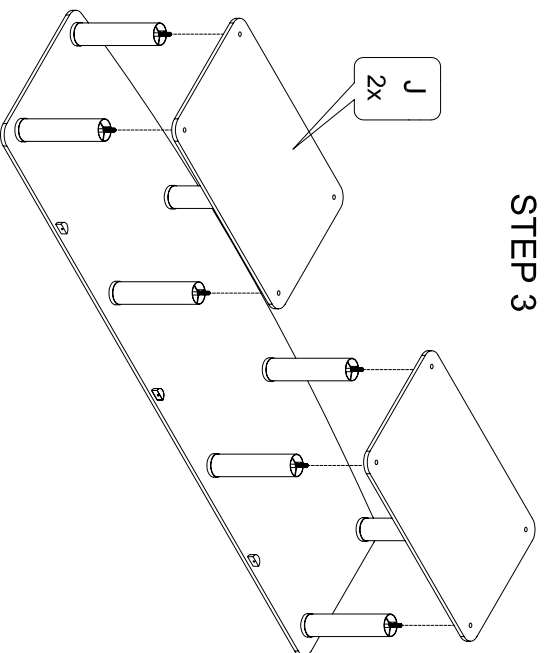

NO.	DESCRIPTION	QTY
A	M8x20mm 	8
B	M8x40mm 	8
C	M4x6mm  	6
D	  	8 set
E	 	8
F		1
G		16
H		2
I		1
J		2
K		1
L		1

If you have any missing part or question please email to [info@transdecointl.com](mailto:info@transdecointl.com) or call 909-606-3833  
 Mon - Fri 9 AM to 5 PM PST. Please have your product model number available.